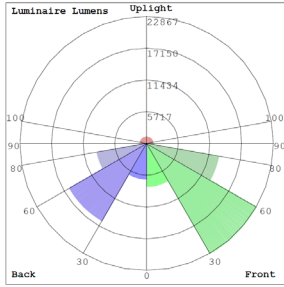

Technical Specifications

Electrical:

- Voltage: 480V
- Wattage: 300W/ 400W/ 500W/ 600W
- Power Factor: >0.9
- THD<20%
- Efficacy: 140 LPW

Mechanical:

- With Snap-on & Bolt Mounting Options for One- Person Installations. Select a Mounting Option (Sold Separately)
- LED: LUMILEDS 2835 /5050 LED
- Housing: ADC12 Aluminum heat sink, outdoor powder coating
- 10KV Lightning Surge Protection
- Aluminum LED board: High conductive, waterproof, aging resistance, salt mist resistance, ensure the safety and long life span
- Operating Temperature: -104°F to 122°F
- Effective projected areas (EPA's) are:
 - Front = 0.38 square feet
 - Side = 0.30 square feet
 - Face = 1.05 square feet
- IP Rating: IP65
- Suitable for Wet Locations

Lighting:

- Dimming: 0~10V dimmable
- Optical Lens: High light transmittance PC, anti-UV and flame resistant
- Lens: TYPE III°
- Total Lumens: 84000LM Max.
- Color Temperature: 3000K/ 4000K/ 5000K
- Color Rendering Index: ≥ 82
- Beam Angle: 120°X 90°

Photometrics: LFX-XXL-300-600W-50K-480V

600W 5000K BUG Rating: B5-U5-G5

600W 5000K Area 65'x 115' Mounting Height: 20'

Other Views:

Side View

Bottom View

Front View

Back View