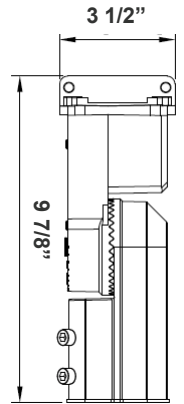

Photometrics: LFX-XXL-300-600W-50K-480V

600W 5000K BUG Rating: B5-U5-G5

600W 5000K Area 65'x 115' Mounting Height: 20'

Other Views:

Side View

Bottom View

Front View

Back View

SENSOR AND REMOTE CONTROL OPTIONS

OPT-LF3-PCK-480V
 Twist-Lock
 Photocell + Receptacle Kit

EPA Rating:

Model	1.1	1.7	2.1	2.3	2.06	2.9
LFX-XXL						

Mounting Options:

LFX-ASA
Adjustable Straight Arm
3 1/3" x 7 7/8"

LFX-YK
Yoke
5 3/4" x 6" x 2"

LFX-EXT
Straight Arm
3 1/3" x 6 3/4" x 4 3/8"

LFX-SF
Slip Fitter
3 1/3" x 7 7/8"

LFX-TR-B
U Bracket
13 1/2" x 12"

Color Options: LFX-XXL-300-600W-50K-480V
 Custom Color Available