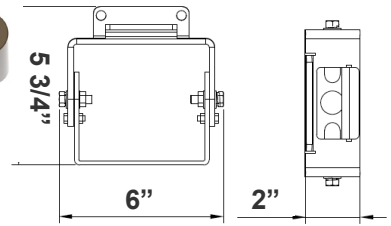

Technical Specifications

Electrical:

- Voltage: 480V
- Wattage: 300W/ 400W/ 500W/ 600W
- Power Factor: >0.9
- THD<20%
- Efficacy: 140 LPW

Mechanical:

- With Snap-on & Bolt Mounting Options for One- Person Installations. Select a Mounting Option (Sold Separately)
- LED: LUMILEDS 2835 /5050 LED
- Housing: ADC12 Aluminum heat sink, outdoor powder coating
- 10KV Lightning Surge Protection
- Aluminum LED board: High conductive, waterproof, aging resistance, salt mist resistance, ensure the safety and long life span
- Operating Temperature: -104°F to 122°F
- Effective projected areas (EPA's) are:
 - Front = 0.38 square feet
 - Side = 0.30 square feet
 - Face = 1.05 square feet
- IP Rating: IP65
- Suitable for Wet Locations

SENSOR AND REMOTE CONTROL OPTIONS

OPT-LF3-PCK-480V
 Twist-Lock
 Photocell + Receptacle Kit

EPA Rating:

Model	1.1	1.7	2.1	2.3	2.06	2.9
LFX-XXL						

Mounting Options:

LFX-ASA
Adjustable Straight Arm
3 1/3" x 7 7/8"

LFX-YK
Yoke
5 3/4" x 6" x 2"

LFX-EXT
Straight Arm
3 1/3" x 6 3/4" x 4 3/8"

LFX-SF
Slip Fitter
3 1/3" x 7 7/8"

LFX-TR-B
U Bracket
13 1/2" x 12"

Color Options: LFX-XXL-300-600W-50K-480V
 Custom Color Available