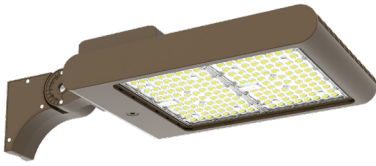

Technical Specifications

Electrical:

- Voltage: 480V
- Wattage: 300W/ 400W/ 500W/ 600W
- Power Factor: >0.9
- THD<20%
- Efficacy: 140 LPW

Mechanical:

- With Snap-on & Bolt Mounting Options for One- Person Installations. Select a Mounting Option (Sold Separately)
- LED: LUMILEDS 2835 /5050 LED
- Housing: ADC12 Aluminum heat sink, outdoor powder coating
- 10KV Lightning Surge Protection
- Aluminum LED board: High conductive, waterproof, aging resistance, salt mist resistance, ensure the safety and long life span
- Operating Temperature: -104°F to 122°F
- Effective projected areas (EPA's) are:
 - Front = 0.38 square feet
 - Side = 0.30 square feet
 - Face = 1.05 square feet
- IP Rating: IP65
- Suitable for Wet Locations

SENSOR AND REMOTE CONTROL OPTIONS

OPT-LF3-PCK-480V
 Twist-Lock
 Photocell + Receptacle Kit

EPA Rating:

Model	1.1	1.7	2.1	2.3	2.06	2.9
LFX-XXL						

Mounting Options:

LFX-ASA
Adjustable Straight Arm
3 1/3" x 7 7/8"