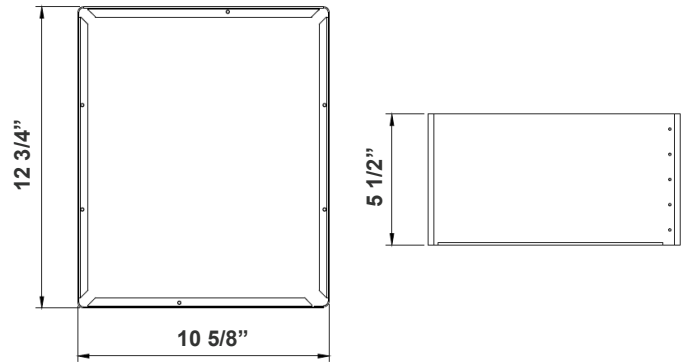

Black Silver White **Dark Bronze** Green Red Yellow
Default color

Shroud & Wire Guard: LFX-XXL-300-600W-50K-480V

LF-SHROUD-F
 Shroud
 12 5/8" x 10 5/8" x 5 1/2"

LF-SHROUD-G
 Full-Glare Shroud
 12 3/4" x 10 5/8" x 5 1/2"