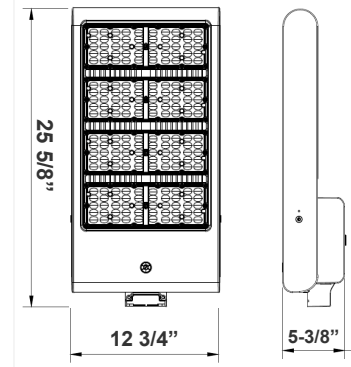

25 5/8"(H) x 12-3/4"(W) x 3-3/8"(D)

Ideal for general site lighting, alleys, loading docks, doorway, pathway, and parking areas.

Features

- Housing: ADC12 Aluminum heat sink, outdoor powder coating
- Optical Lens: High light transmittance PC, anti-UV and flame resistant
- 70,000 Hours Rated Life
- 7-Year Warranty
- Multi-Power - The Switch is On the Bottom of the Fixture

Technical Specifications

Electrical:

- Voltage: 480V
- Wattage: 300W/ 400W/ 500W/ 600W
- Power Factor: >0.9
- THD<20%
- Efficacy: 140 LPW

Mechanical:

- With Snap-on & Bolt Mounting Options for One- Person Installations. Select a Mounting Option (Sold Separately)
- LED: LUMILEDS 2835 /5050 LED
- Housing: ADC12 Aluminum heat sink, outdoor powder coating
- 10KV Lightning Surge Protection
- Aluminum LED board: High conductive, waterproof, aging resistance, salt mist resistance, ensure the safety and long life span
- Operating Temperature: -104°F to 122°F
- Effective projected areas (EPA's) are:
 - Front = 0.38 square feet
 - Side = 0.30 square feet
 - Face = 1.05 square feet
- IP Rating: IP65
- Suitable for Wet Locations

Photometrics: LFX-XXL-300-600W-50K-480V

600W 5000K BUG Rating: B5-U5-G5

600W 5000K Area 65'x 115' Mounting Height: 20'

Other Views:

Side View

Bottom View

Front View

Back View