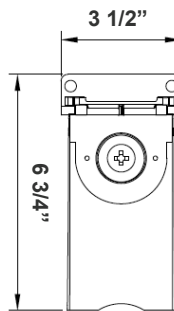

Photometrics: LFX-XXL-300-600W-50K-480V

600W 5000K BUG Rating: B5-U5-G5

600W 5000K Area 65'x 115' Mounting Height: 20'

Other Views:

Side View

Bottom View

Front View

Back View

SENSOR AND REMOTE CONTROL OPTIONS

OPT-LF3-PCK-480V
 Twist-Lock
 Photocell + Receptacle Kit

EPA Rating:

Model	1.1	1.7	2.1	2.3	2.06	2.9
LFX-XXL						

Mounting Options:

LFX-ASA
Adjustable Straight Arm
3 1/3" x 7 7/8"

LFX-YK
Yoke
5 3/4" x 6" x 2"

LFX-EXT
Straight Arm
3 1/3" x 6 3/4" x 4 3/8"

LFX-SF
Slip Fitter
3 1/3" x 7 7/8"

LFX-TR-B
U Bracket
13 1/2" x 12"

Color Options: LFX-XXL-300-600W-50K-480V
 Custom Color Available