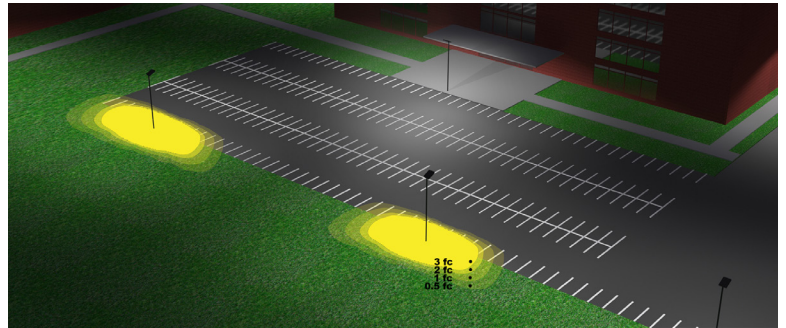

600W 5000K Area 65'x 115' Mounting Height: 20'

Other Views:

Side View

Bottom View

Performance Table: LFX-XXL-300-600W-50K-480V

MODEL NO.	Wattage	Voltage	Lumens	Color Temp.	BUG Rating	LPW
LFX-XXL-300-600W-50K-480V	300W 400W 500W 600W	480V	42000 56000 70000 84000	5000K	B5-U5-G5	140

Sample Ordering

Model Size Min.Wattage Max.Wattage Color Temp. Voltage

LFX - XXL - 300 - 600W - - 480V
50K = 5000K

Factory-Installed Options

Blank = No Factory Installed Options
OPT-LF3-PCK-480V = Twist-Lock Photocell

SENSOR AND REMOTE CONTROL OPTIONS

EPA Rating:

Model	1.1	1.7	2.1	2.3	2.06	2.9
LFX-XXL