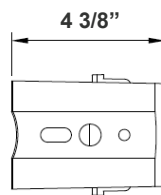

SENSOR AND REMOTE CONTROL OPTIONS

OPT-LF3-PCK-480V
 Twist-Lock
 Photocell + Receptacle Kit

EPA Rating:

Model	1.1	1.7	2.1	2.3	2.06	2.9
LFX-XXL						

Mounting Options:

LFX-ASA
Adjustable Straight Arm
3 1/3" x 7 7/8"

LFX-YK
Yoke
5 3/4" x 6" x 2"

LFX-EXT
Straight Arm
3 1/3" x 6 3/4" x 4 3/8"

LFX-SF
Slip Fitter
3 1/3" x 7 7/8"

LFX-TR-B
U Bracket
13 1/2" x 12"

Color Options: LFX-XXL-300-600W-50K-480V
 Custom Color Available