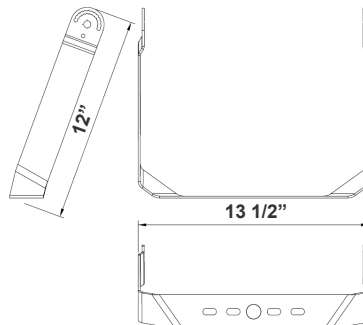

SENSOR AND REMOTE CONTROL OPTIONS

OPT-LF3-PCK-480V
 Twist-Lock
 Photocell + Receptacle Kit

EPA Rating:

Model	1.1	1.7	2.1	2.3	2.06	2.9
LFX-XXL						

Mounting Options:

LFX-ASA
Adjustable Straight Arm
3 1/3" x 7 7/8"

LFX-YK
Yoke
5 3/4" x 6" x 2"

LFX-EXT
Straight Arm
3 1/3" x 6 3/4" x 4 3/8"

LFX-SF
Slip Fitter
3 1/3" x 7 7/8"

LFX-TR-B
U Bracket
13 1/2" x 12"

Color Options: LFX-XXL-300-600W-50K-480V
 Custom Color Available