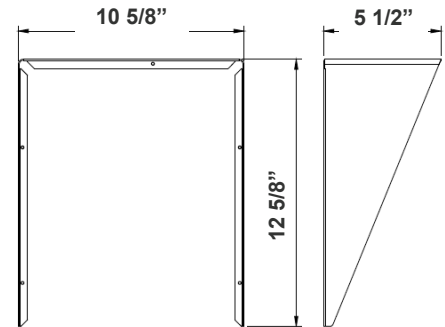

LF-SHROUD-G
Full-Glare Shroud
12 3/4" x 10 5/8" x 5 1/2"