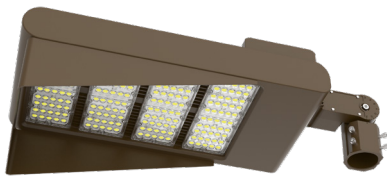

LFX-YK
Yoke
5 3/4" x 6" x 2"

LFX-EXT
Straight Arm
3 1/3" x 6 3/4" x 4 3/8"

LFX-SF
Slip Fitter
3 1/3" x 7 7/8"

LFX-TR-B
U Bracket
13 1/2" x 12"

Color Options: LFX-XXL-300-600W-50K-480V
 Custom Color Available

Black Silver White **Dark Bronze** Green Red Yellow
Default color

Shroud & Wire Guard: LFX-XXL-300-600W-50K-480V

LF-SHROUD-F
 Shroud
 12 5/8" x 10 5/8" x 5 1/2"

LF-SHROUD-G
 Full-Glare Shroud
 12 3/4" x 10 5/8" x 5 1/2"

COLOR CHART: * Choose from one of our Premium Colors with no set-up fee.

Gloss:

SILVER METALLIC
70 GLOSS
T357-GR105

SILVER METALLIC
30 GLOSS
T353-GR06

DARK RED 90
GLOSS
P009-RD02

INTERNATIONAL
ORANGE 90
GLOSS
T009-OG26