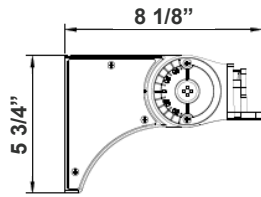

Photometrics: LFX-XXL-300-600W-50K-480V

600W 5000K BUG Rating: B5-U5-G5

600W 5000K Area 65'x 115' Mounting Height: 20'

Other Views:

Side View

Bottom View

Front View

Back View

SENSOR AND REMOTE CONTROL OPTIONS

OPT-LF3-PCK-480V
 Twist-Lock
 Photocell + Receptacle Kit

EPA Rating:

Model	1.1	1.7	2.1	2.3	2.06	2.9
LFX-XXL						

Mounting Options:

LFX-ASA
Adjustable Straight Arm
3 1/3" x 7 7/8"

LFX-YK
Yoke
5 3/4" x 6" x 2"

LFX-EXT
Straight Arm
3 1/3" x 6 3/4" x 4 3/8"

LFX-SF
Slip Fitter
3 1/3" x 7 7/8"

LFX-TR-B
U Bracket
13 1/2" x 12"

Color Options: LFX-XXL-300-600W-50K-480V
 Custom Color Available