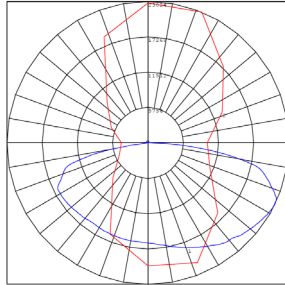

Photometrics: LFX-XXL-300-600W-50K-480V

600W 5000K BUG Rating: B5-U5-G5

600W 5000K Area 65'x 115' Mounting Height: 20'

Other Views:

Side View

Bottom View

Front View

Back View