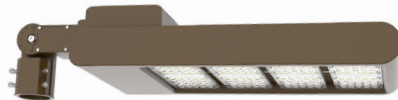

LFX-SF
Slip Fitter
3 1/3" x 7 7/8"