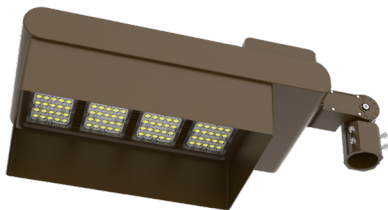

Technical Specifications

Electrical:

- Voltage: 480V
- Wattage: 300W/ 400W/ 500W/ 600W
- Power Factor: >0.9
- THD<20%
- Efficacy: 140 LPW

Mechanical:

- With Snap-on & Bolt Mounting Options for One- Person Installations. Select a Mounting Option (Sold Separately)
- LED: LUMILEDS 2835 /5050 LED
- Housing: ADC12 Aluminum heat sink, outdoor powder coating
- 10KV Lightning Surge Protection
- Aluminum LED board: High conductive, waterproof, aging resistance, salt mist resistance, ensure the safety and long life span
- Operating Temperature: -104°F to 122°F
- Effective projected areas (EPA's) are:
 - Front = 0.38 square feet
 - Side = 0.30 square feet
 - Face = 1.05 square feet
- IP Rating: IP65
- Suitable for Wet Locations

LFX-YK
Yoke
5 3/4" x 6" x 2"

LFX-EXT
Straight Arm
3 1/3" x 6 3/4" x 4 3/8"

LFX-SF
Slip Fitter
3 1/3" x 7 7/8"

LFX-TR-B
U Bracket
13 1/2" x 12"

Color Options: LFX-XXL-300-600W-50K-480V
 Custom Color Available

Black Silver White **Dark Bronze** Green Red Yellow
Default color

Shroud & Wire Guard: LFX-XXL-300-600W-50K-480V

LF-SHROUD-F
 Shroud
 12 5/8" x 10 5/8" x 5 1/2"

LF-SHROUD-G
 Full-Glare Shroud
 12 3/4" x 10 5/8" x 5 1/2"